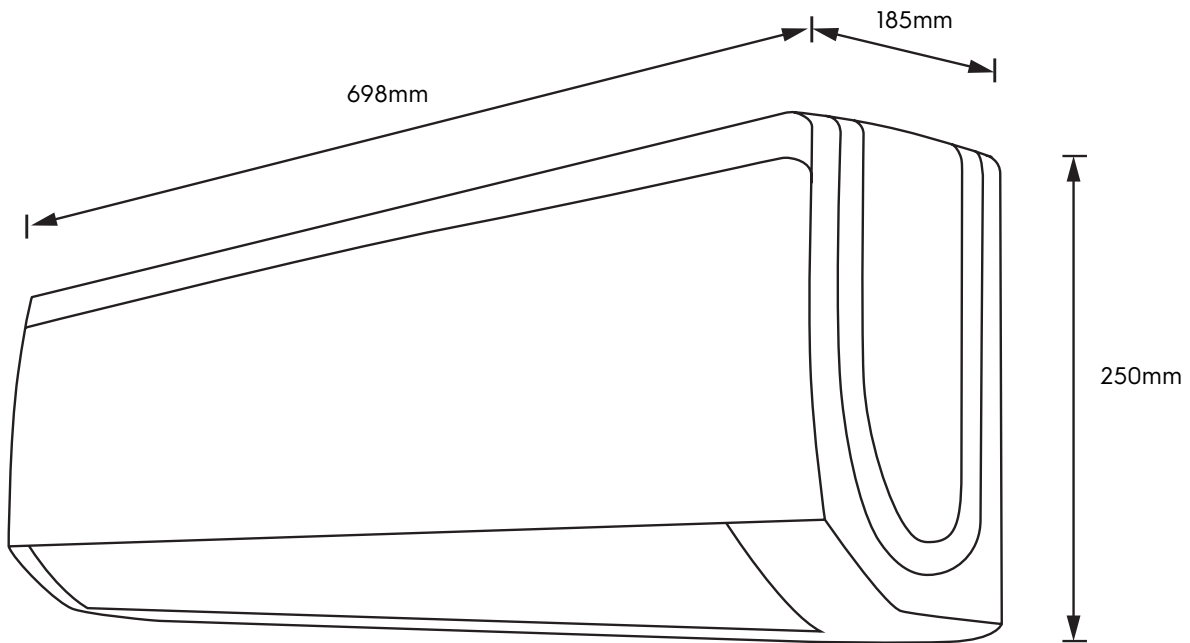

Dimension Guide

Air conditioner

Model:
ESM053C1NA

Dimensions			
	width	height	depth
Product (mm)	698	250	185

Please note! Dimensions to be used as a guide only. All customers MUST refer to the user manual supplied with the product for detailed installation instructions.