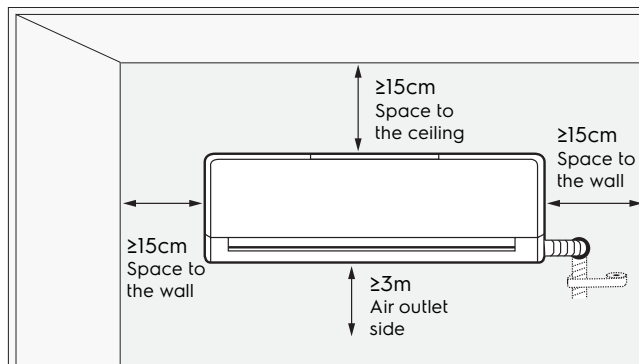

Dimension Guide

Air conditioner

Model:
ESM053C1NA

Dimensions			
	width	height	depth
Product (mm)	698	250	185

Please note! Dimensions to be used as a guide only. All customers MUST refer to the user manual supplied with the product for detailed installation instructions.