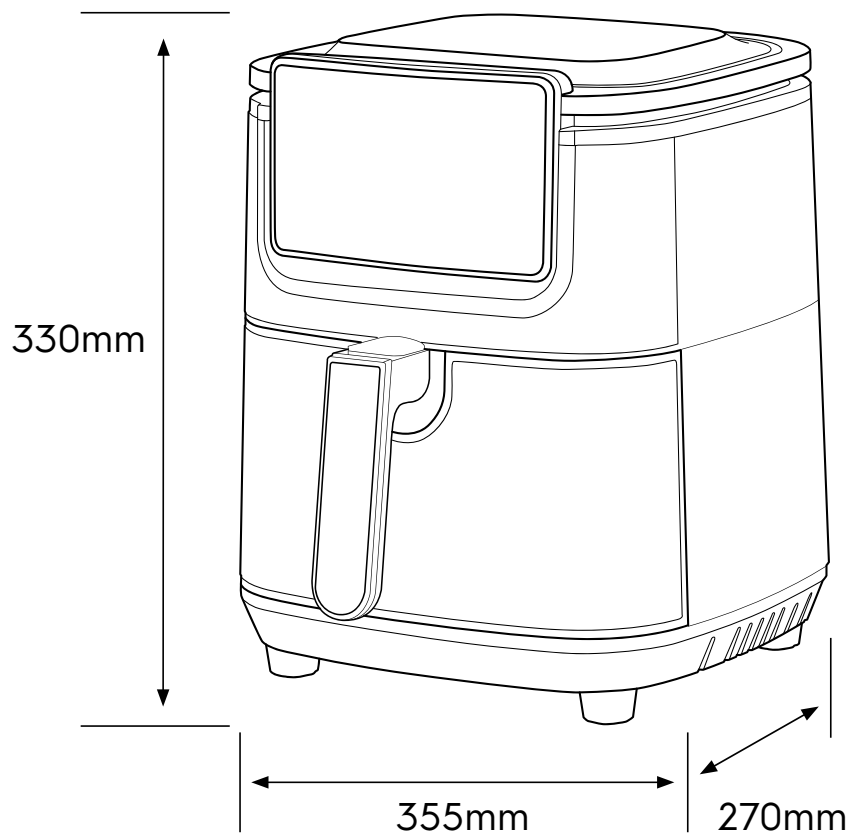

Dimension Guide

Air Fryer

Model:
E5AF1-710S

Please note! Dimensions to be used as a guide only. All customers MUST refer to the user manual supplied with the product for detailed installation instructions.

© 2022 Electrolux S.E.A PTE. LTD. E_DIM_E5AF1-710S_Sep22