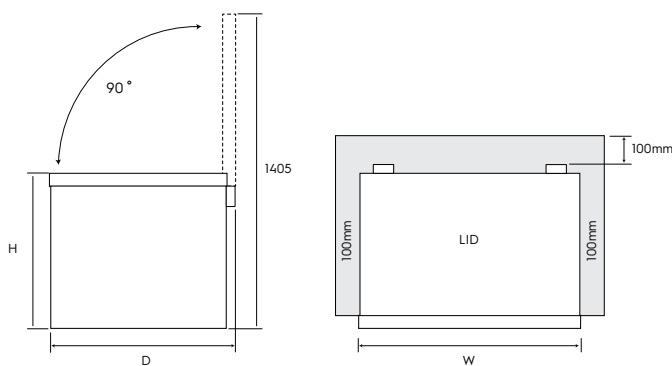

Dimension Guide

Chest freezer

Model:
ECM3000WB

Dimensions			
	width	height	depth
Product (mm)	1114	847	630

Minimum Recommended Airspaces

Before you move your appliance into the place where it will operate, check that it will have adequate clearance. Clearance is required for air circulation and too little clearance may affect the performance of your appliance.

Please note! Dimensions to be used as a guide only. All customers MUST refer to the user manual supplied with the product for detailed installation instructions.

© 2022 Electrolux S.E.A PTE. LTD. ECM3000WB_Dim_Feb22