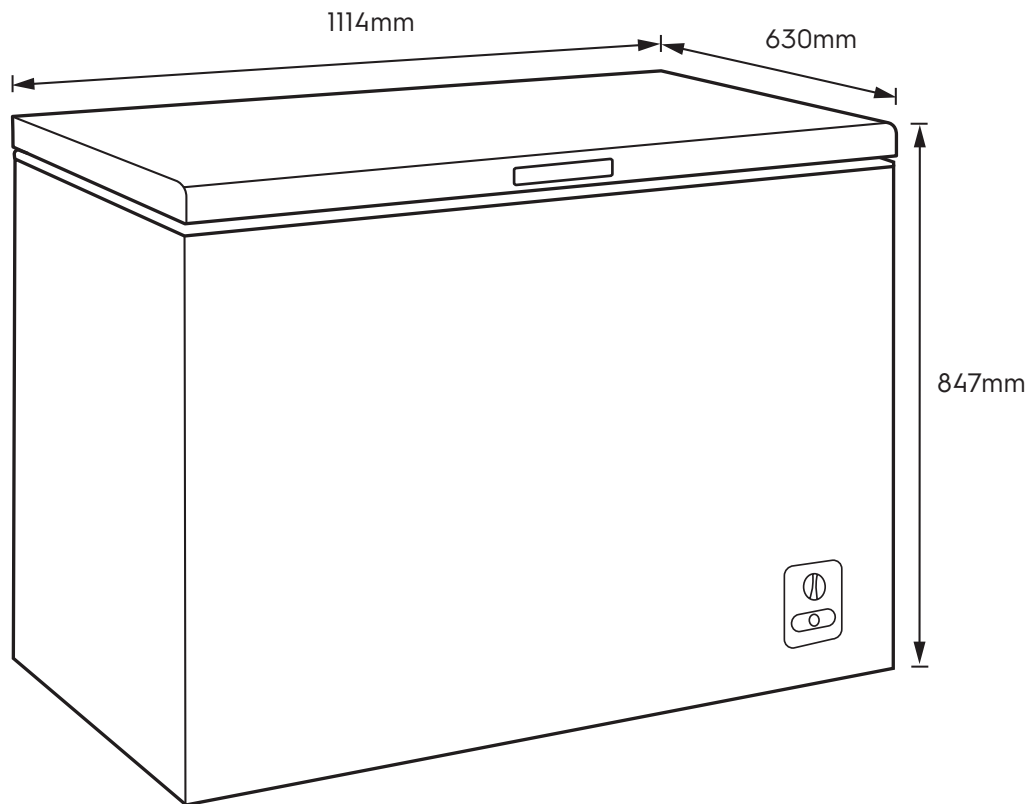

Dimension Guide

Chest freezer

Model:
ECM3000WB

Dimensions			
	width	height	depth
Product (mm)	1114	847	630

Minimum Recommended Airspaces

Before you move your appliance into the place where it will operate, check that it will have adequate clearance. Clearance is required for air circulation and too little clearance may affect the performance of your appliance.

Please note! Dimensions to be used as a guide only. All customers MUST refer to the user manual supplied with the product for detailed installation instructions.

© 2022 Electrolux S.E.A PTE. LTD. ECM3000WB_Dim_Feb22