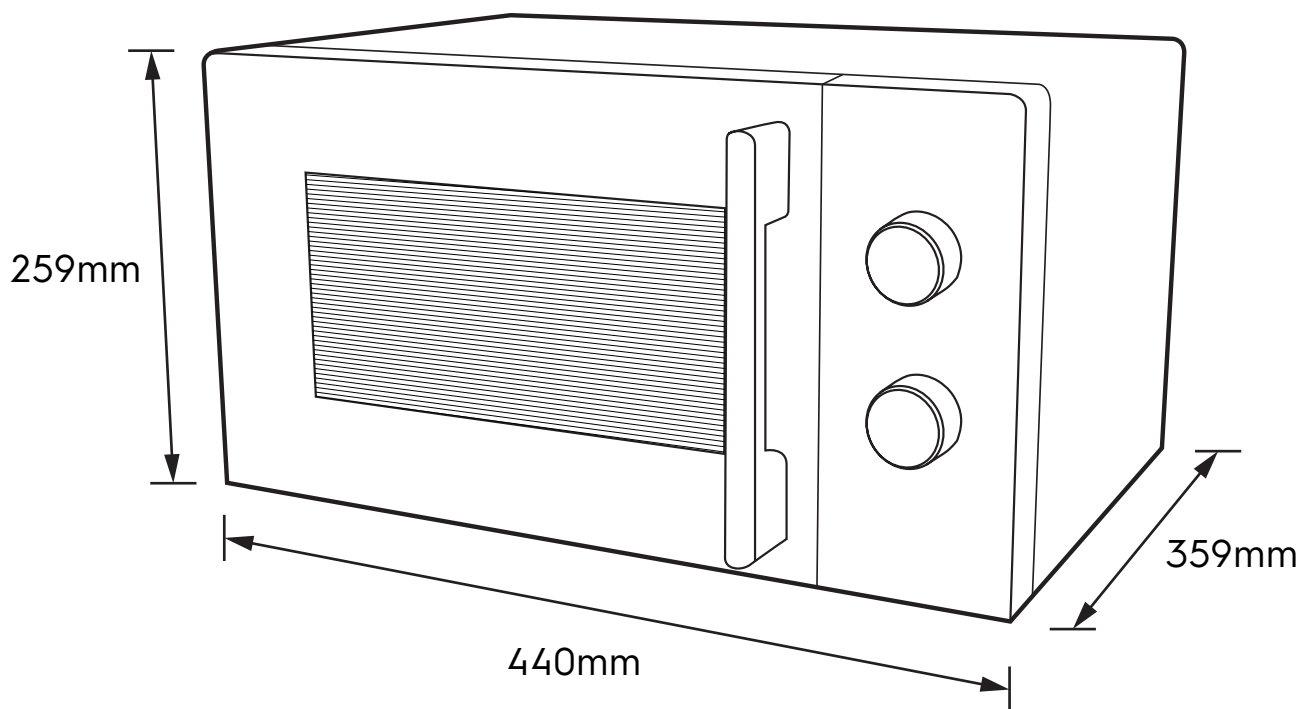

Dimension Guide

Freestanding Microwave

Model:
EMM20K22BA

Dimensions

	width	height	depth
Product (mm)	440	259	359

Please note! Dimensions to be used as a guide only. All customers MUST refer to the user manual supplied with the product for detailed installation instructions.