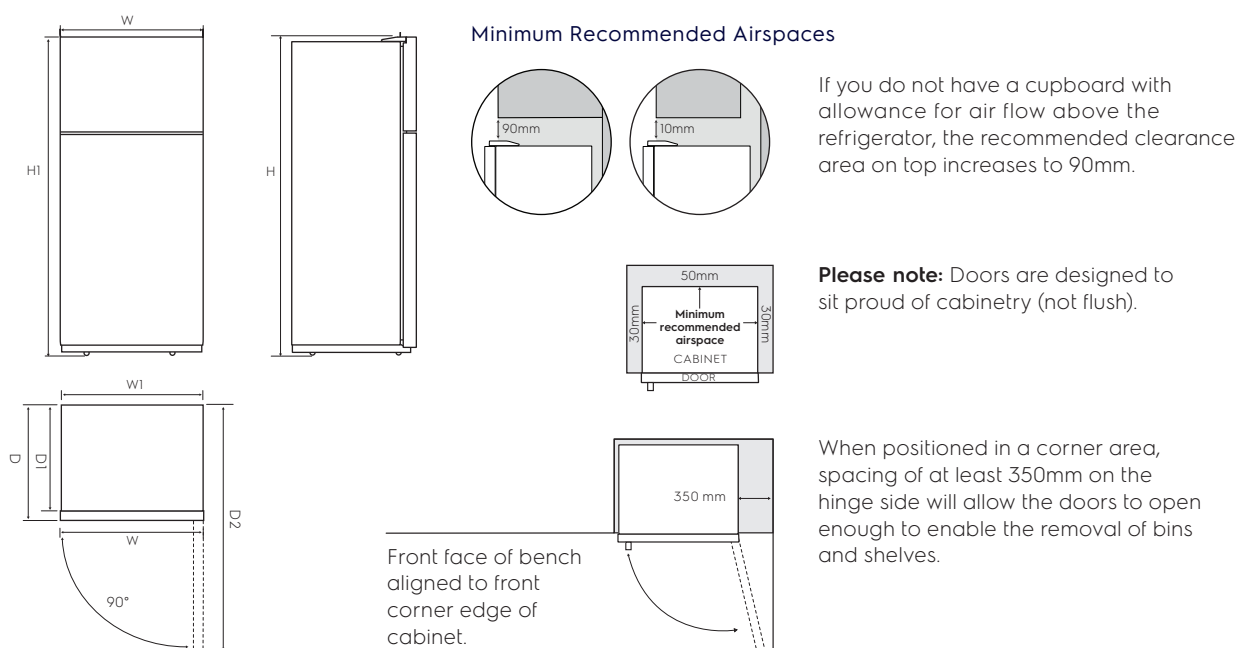

Dimension Guide

Top freezer refrigerator

Model:
ETB3700K-H

Top Mount Models	Door width (W)	Total depth (D)	Maximum height (H)	Cabinet width (W1)	Cabinet depth (D1)	Depth door open (D2)	Cabinet height (H1)
ETB3700K-H	598	650	1756	595	586	1200	1740

Important! Please ensure that the access to your kitchen (including doorways, corridors, island benches, etc) allows sufficient clearance to move your fridge into position.

Please note! Dimensions to be used as a guide only. All customers MUST refer to the user manual supplied with the product for detailed installation instructions.