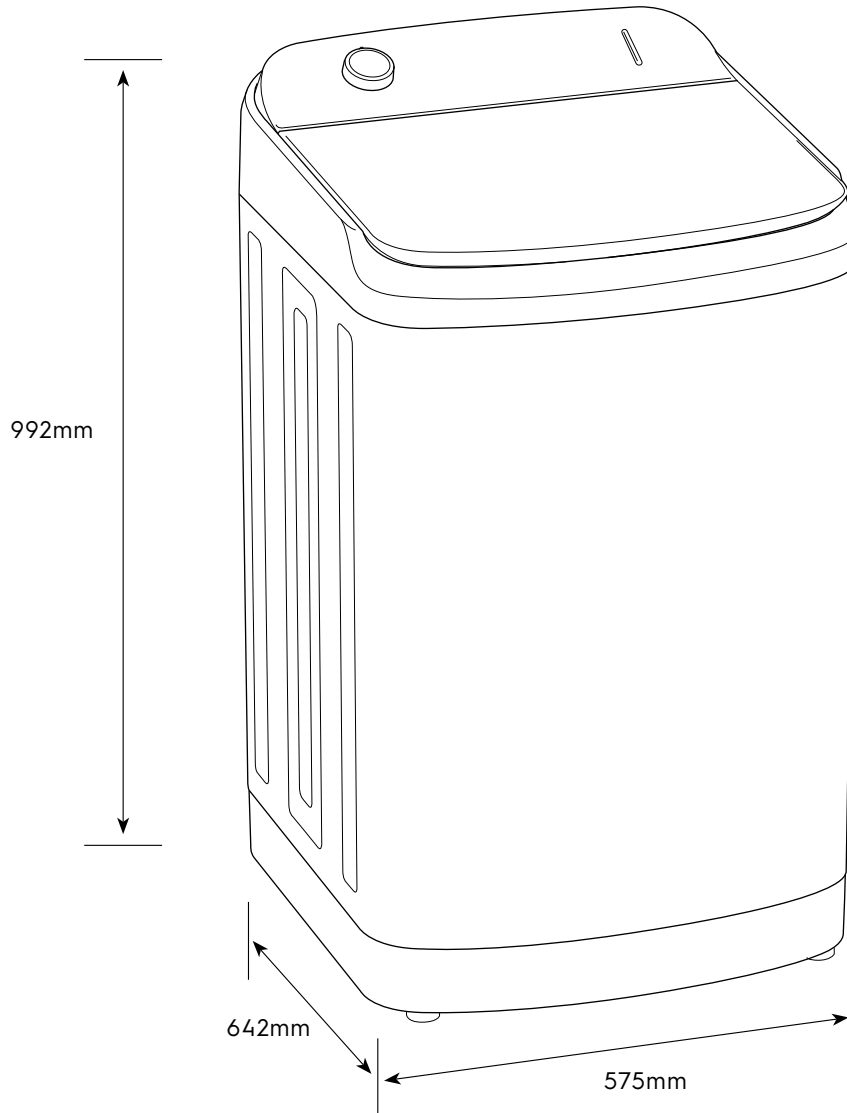

Dimension Guide

Top-load Washing Machine

Model:
EWT1074M5SA (VN)

Dimensions			
	width	height	depth
Product (mm)	575	992	642

Please note! Dimensions to be used as a guide only. All customers MUST refer to the user manual supplied with the product for detailed installation instructions.
© 2022 Electrolux S.E.A PTE. LTD. E_DIM_EWT1074M5SA(VN)_Jan22