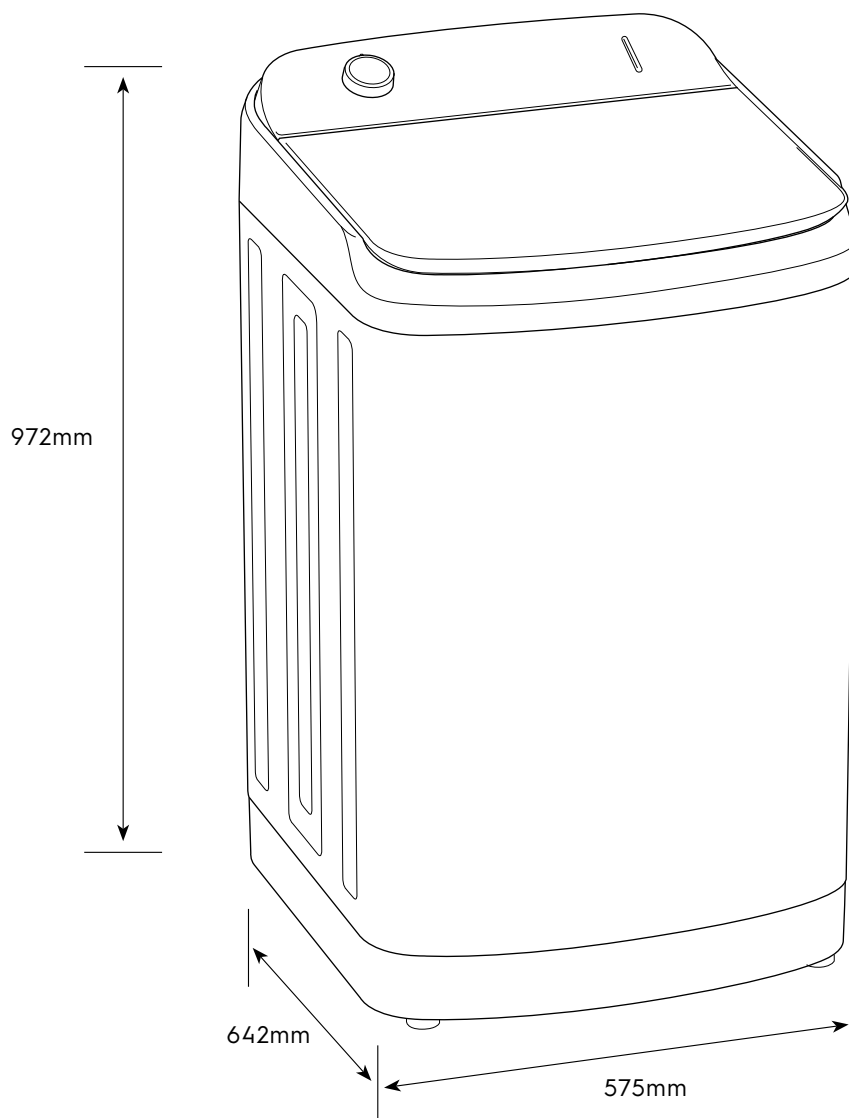

# Dimension Guide

## Top-load Washing Machine

**Model:**  
EWT9074N5SA (VN)

### Dimensions

	width	height	depth
Product (mm)	575	972	642

**Please note!** Dimensions to be used as a guide only. All customers MUST refer to the user manual supplied with the product for detailed installation instructions.  
© 2022 Electrolux S.E.A PTE. LTD. E\_DIM\_EWT9074N5SA(VN)\_Jan22