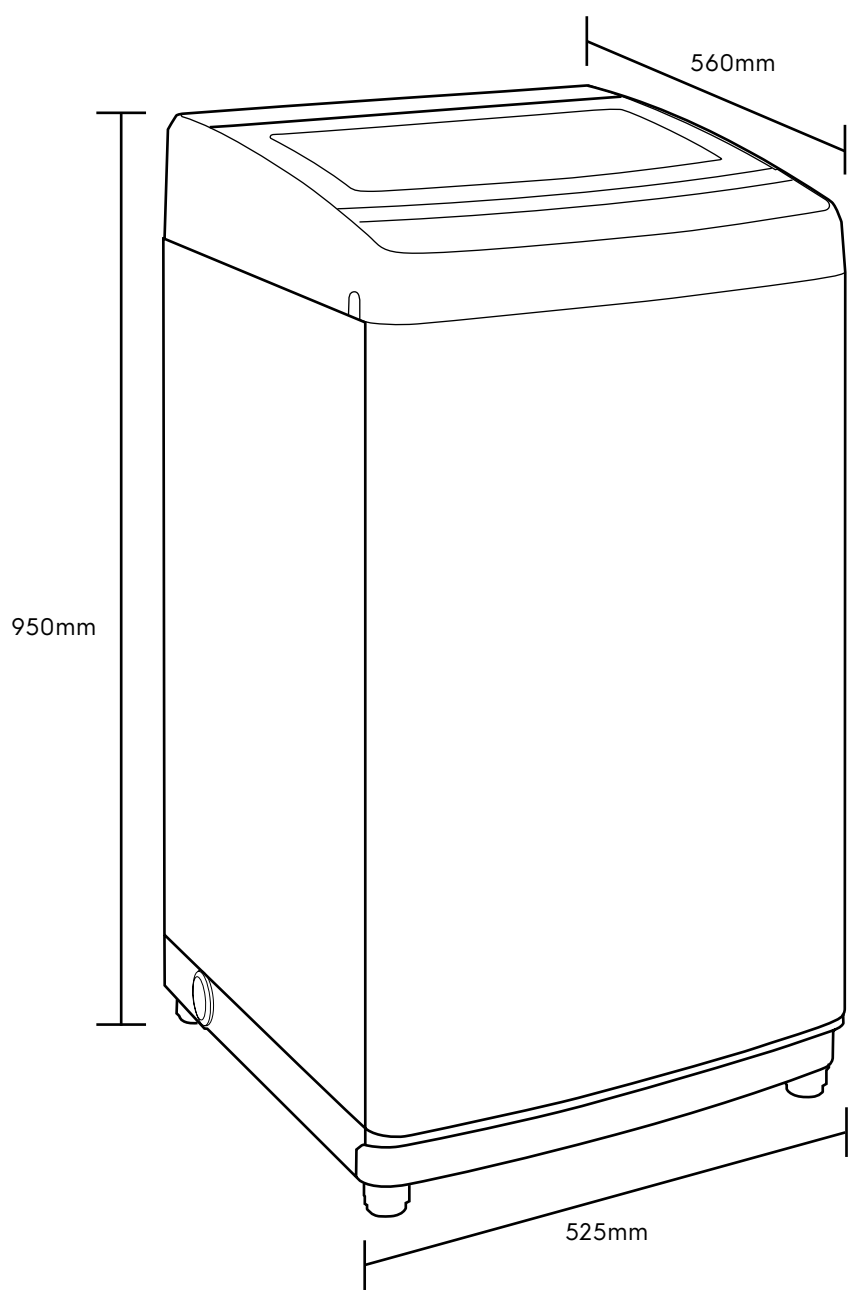

Dimension Guide

Top Load Washing Machine

Model:
EWT7078K6WA

Dimensions			
	width	depth	height
Product (mm)	525	560	950

Please note! Dimensions to be used as a guide only. All customers MUST refer to the user manual supplied with the product for detailed installation instructions.
© 2022 Electrolux S.E.A PTE. LTD. E_DIM_EWT7078K6WA_Nov22