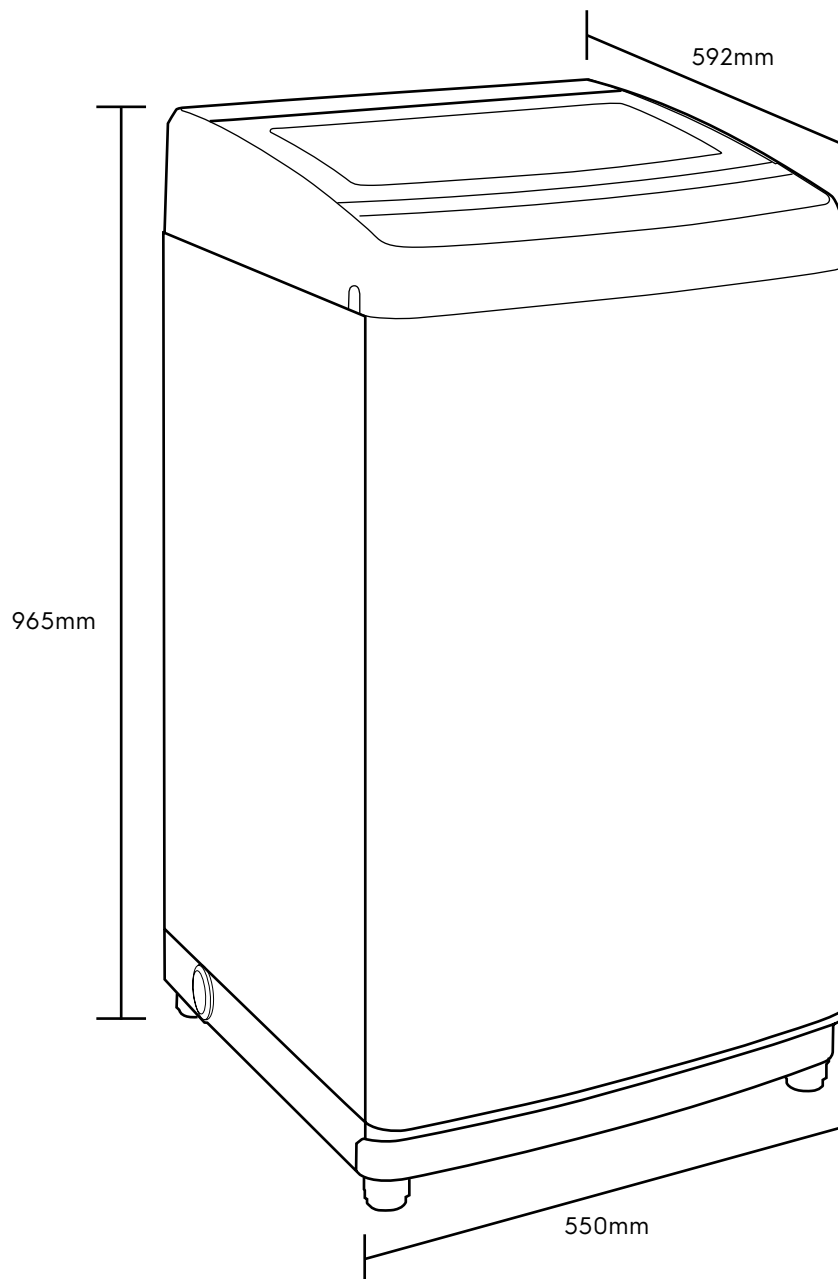

Dimension Guide

Top Load Washing Machine

Model:
EWT8078K6WA

Dimensions			
	width	depth	height
Product (mm)	550	592	965

Please note! Dimensions to be used as a guide only. All customers MUST refer to the user manual supplied with the product for detailed installation instructions.
© 2022 Electrolux S.E.A PTE. LTD. E_DIM_EWT8078K6WA_Nov22