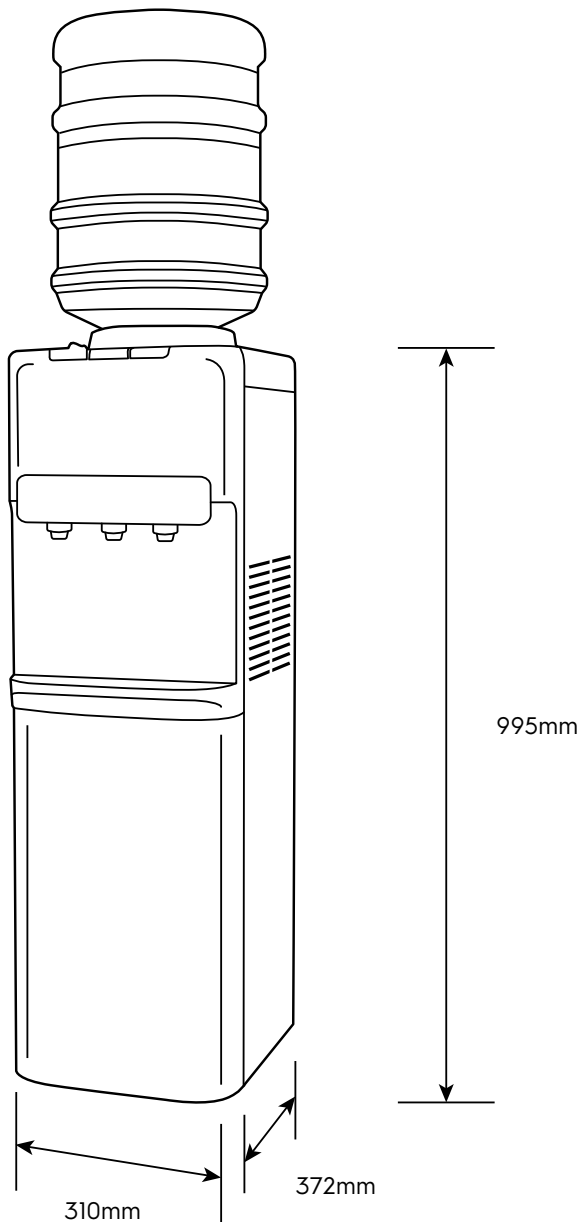

# Dimension Guide

## 14L Cabinet Top Loading

**Model:**  
EDBMFACSF

| Dimensions   |       |        |       |
|--------------|-------|--------|-------|
|              | width | height | depth |
| Product (mm) | 310   | 995    | 372   |

**Please note!** Dimensions to be used as a guide only. All customers MUST refer to the user manual supplied with the product for detailed installation instructions.  
© 2023 Electrolux S.E.A PTE. LTD. ELX\_DIM\_EDBMFACSF\_Jul23