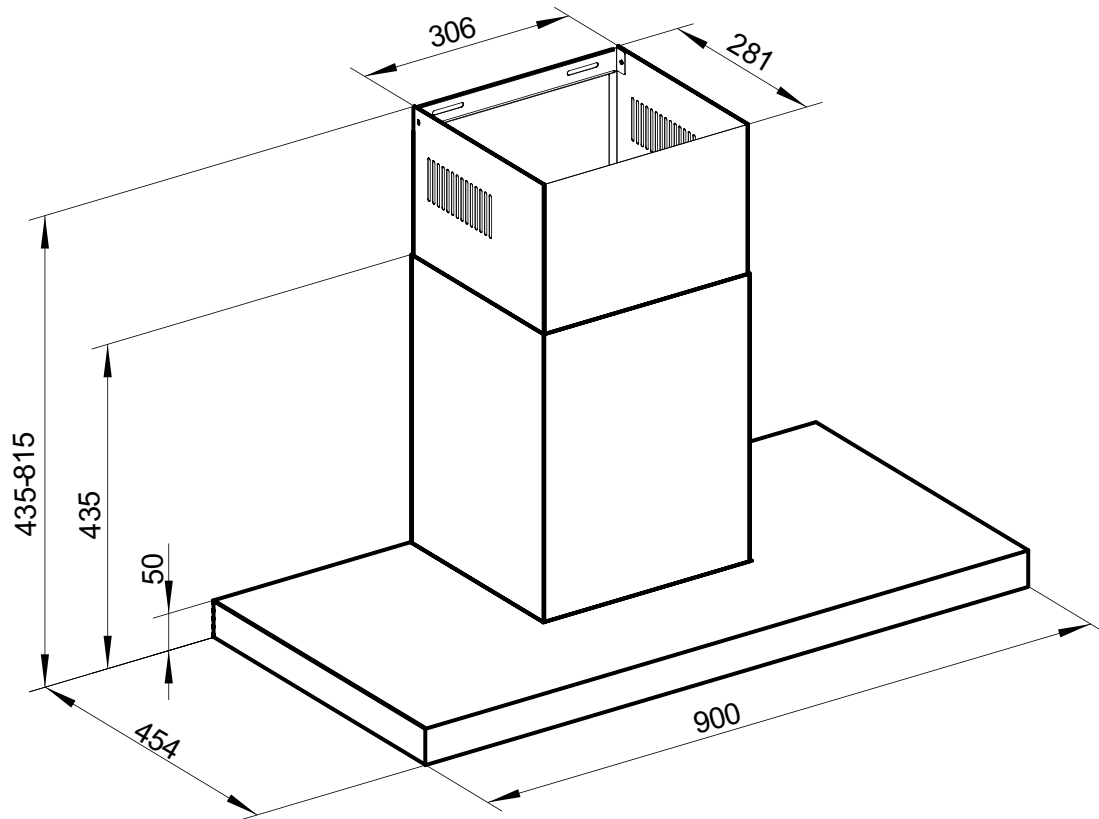

Dimension Guide

Extractor hood

Model:
ECT9740S

Dimensions

	width	height	depth
Product (mm)	900	435-815	454

Please note! Dimensions to be used as a guide only. All customers MUST refer to the user manual supplied with the product for detailed installation instructions.