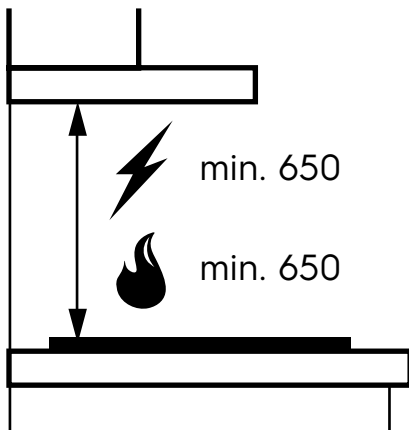

Dimension Guide

Extractor hood

Model:
ECT9740S

Dimensions

	width	height	depth
Product (mm)	900	435-815	454

Please note! Dimensions to be used as a guide only. All customers MUST refer to the user manual supplied with the product for detailed installation instructions.