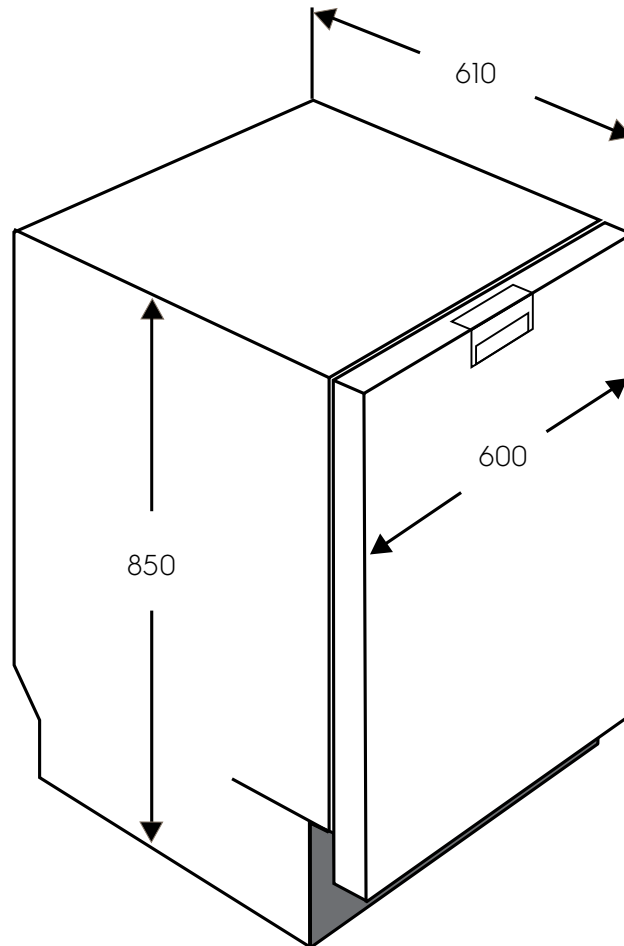

Dimension Guide

Freestanding Dishwasher

Model:
ESF7552ROX

Dimensions			
	width	height	depth
Product (mm)	600	850	610

Please note! Dimensions to be used as a guide only. All customers MUST refer to the user manual supplied with the product for detailed installation instructions.
© 2021 Electrolux S.E.A PTE. LTD. E_DIM_ESF7552ROX_Jan21