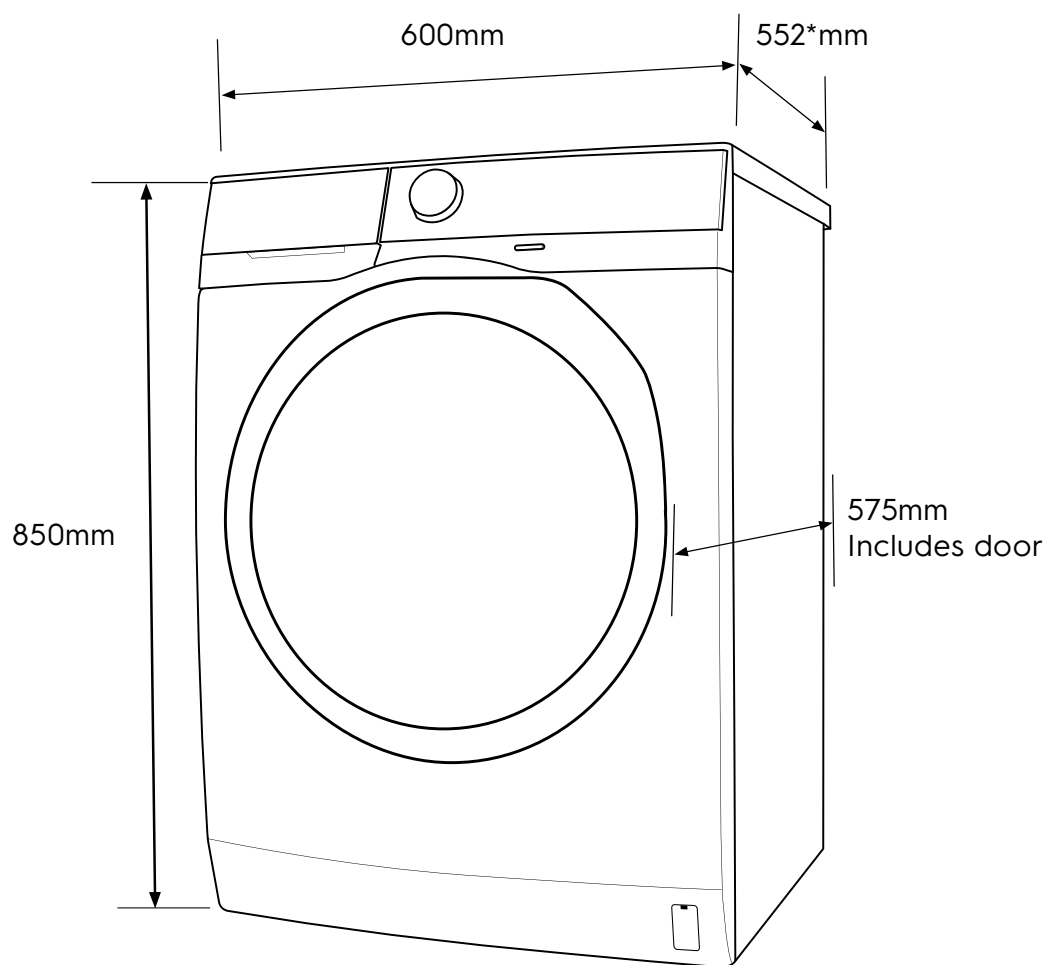

Dimension Guide

Front Load Washer

Model:
EWF7554E3WB

Dimensions			
	width	height	depth
Product (mm)	600	850	552

*Add 20mm for the hose protrusion at the back.

Please note! Dimensions to be used as a guide only. All customers MUST refer to the user manual supplied with the product for detailed installation instructions.