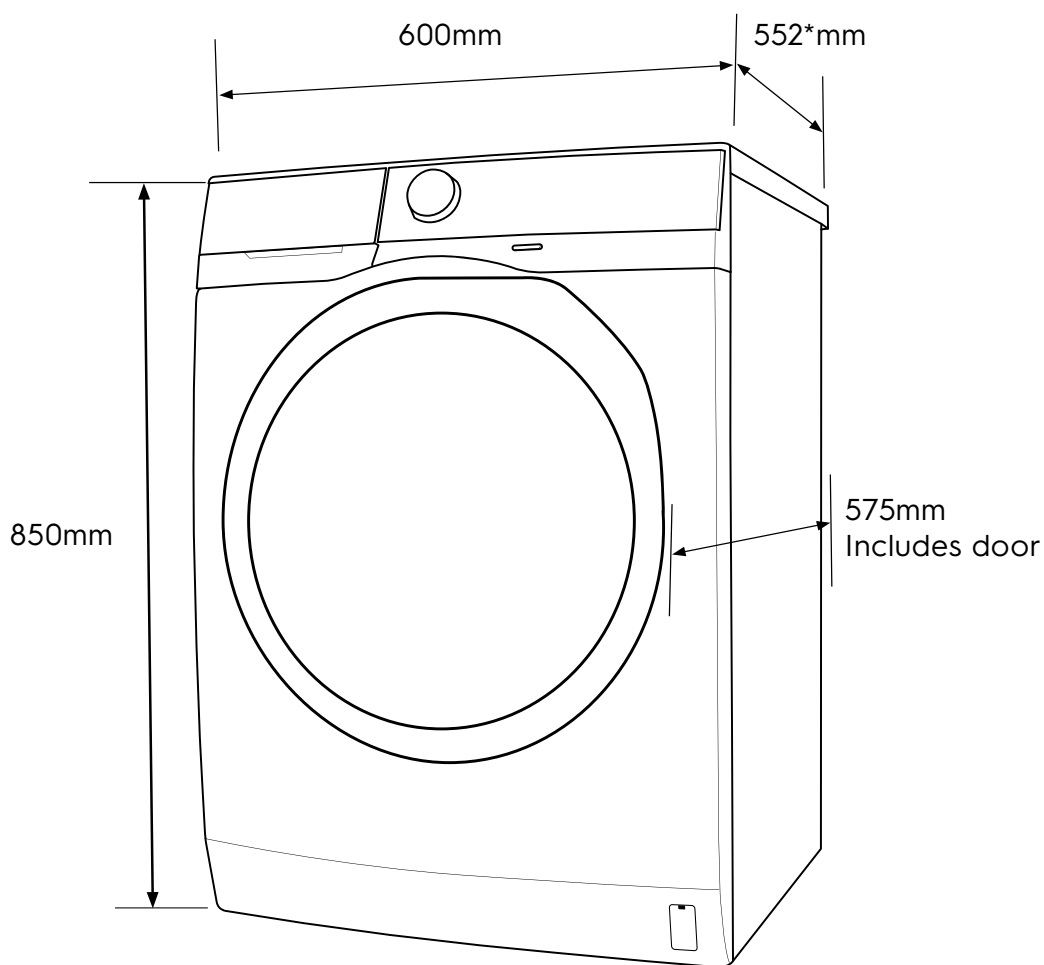

# Dimension Guide

## Front Load Washer

**Model:**  
EWF8004E3WB

Dimensions			
	width	height	depth
Product (mm)	600	850	552

\*Add 20mm for the hose protrusion at the back.

**Please note!** Dimensions to be used as a guide only. All customers MUST refer to the user manual supplied with the product for detailed installation instructions.