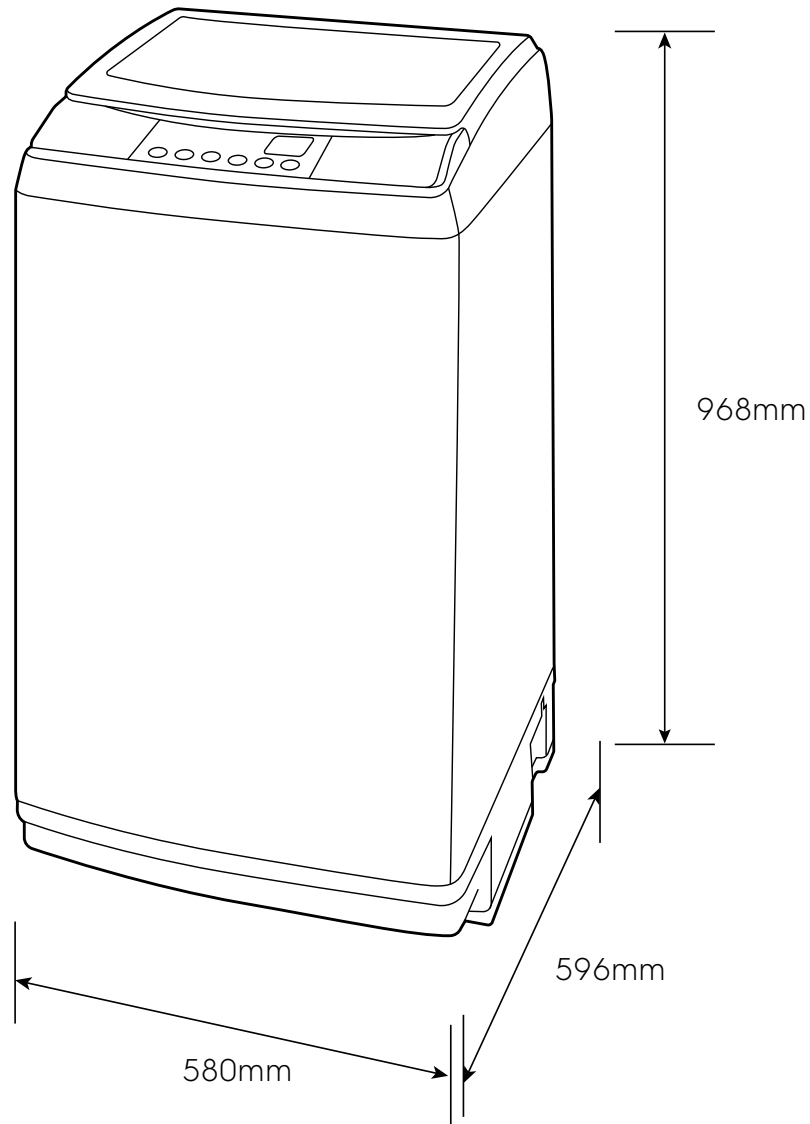

Dimension Guide

Top Load Washer

Model:
EWT0H88HIWB

Dimensions			
	width	height	depth
Product (mm)	580	968	596

Please note! Dimensions to be used as a guide only. All customers MUST refer to the user manual supplied with the product for detailed installation instructions.