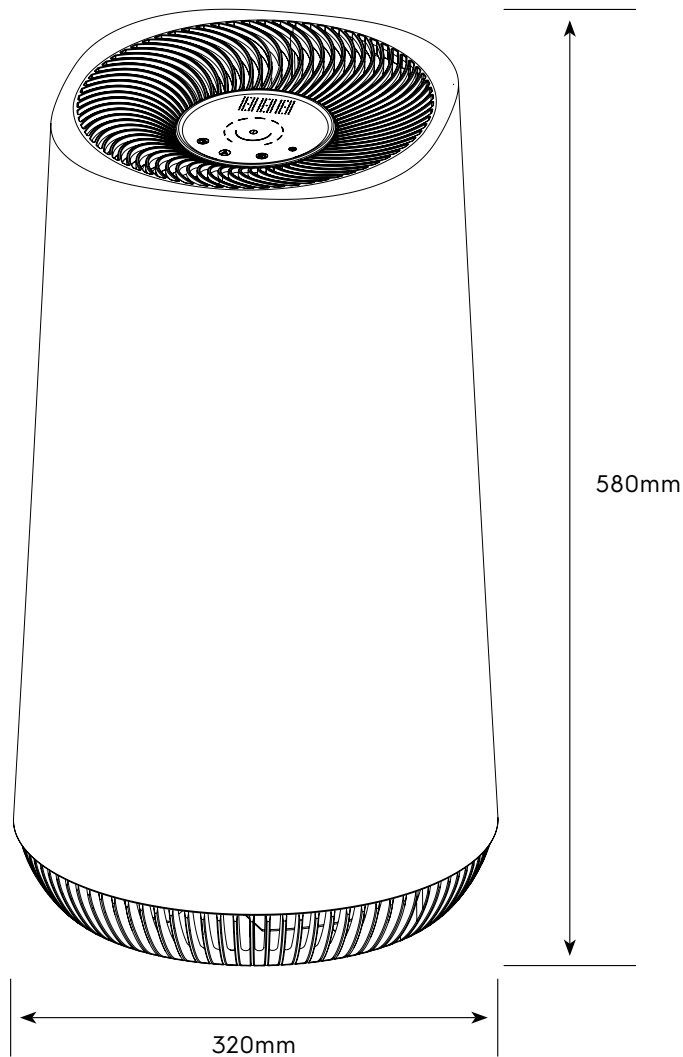

Dimension Guide

Air-purifier

Model:
FA41-402GY

Please note! Dimensions to be used as a guide only. All customers MUST refer to the user manual supplied with the product for detailed installation instructions.

© 2021 Electrolux S.E.A PTE. LTD. E_DIM_FA41-402GY_Oct21