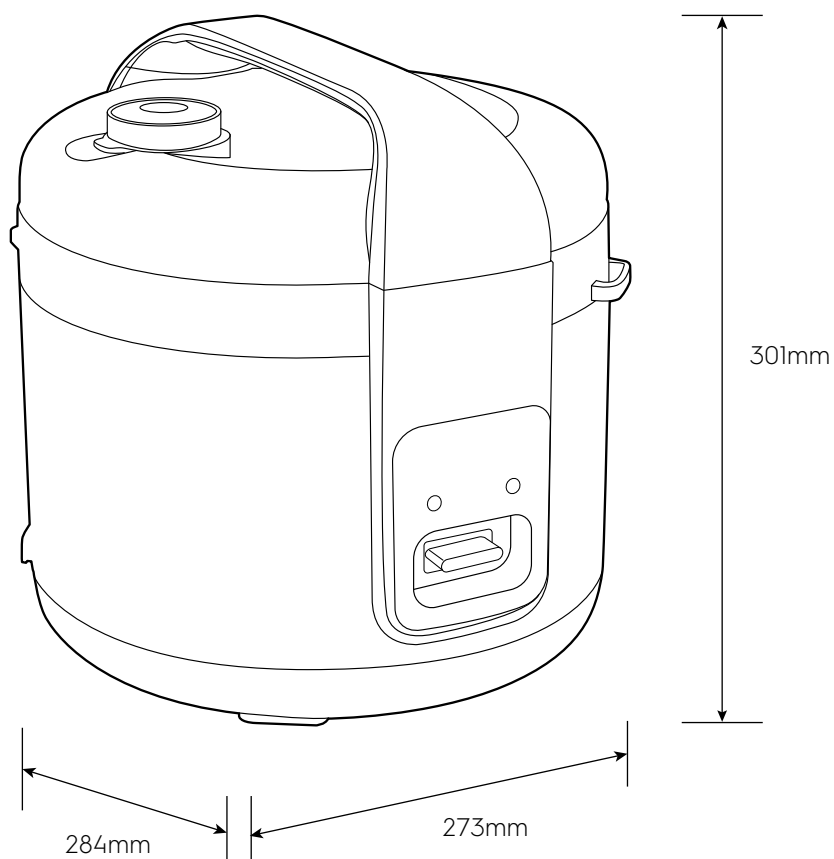

Dimension Guide

Rice Cooker

Model:
E4RC1-680S

Dimensions

	width	height	depth
Product (mm)	273	301	284

Please note! Dimensions to be used as a guide only. All customers MUST refer to the user manual supplied with the product for detailed installation instructions.