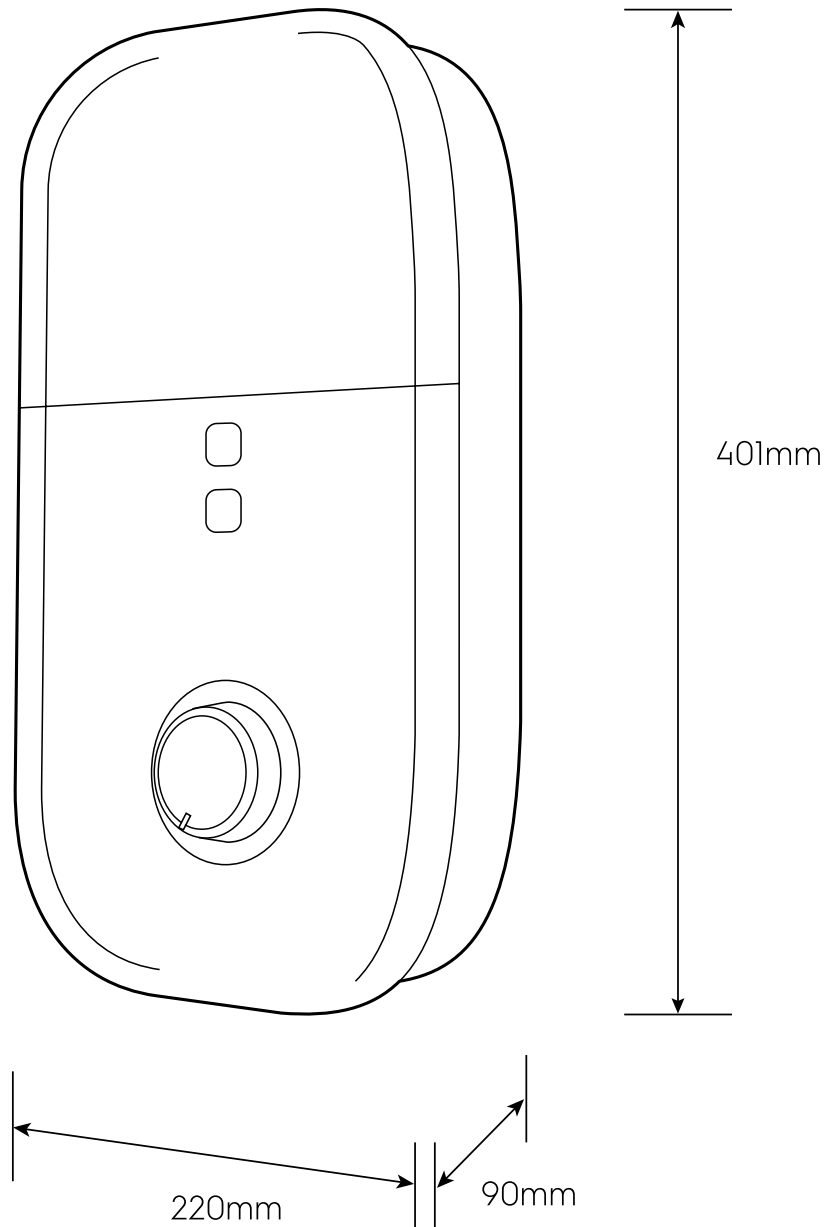

Dimension Guide

Electric Instant Water Heater

Model:
EWE241LX-DBX2

Dimensions			
	width	height	depth
Product (mm)	220	401	90

Please note! Dimensions to be used as a guide only. All customers MUST refer to the user manual supplied with the product for detailed installation instructions.
© 2021 Electrolux S.E.A PTE. LTD. E_DIM_EWE241LX-DBX2_Jun21