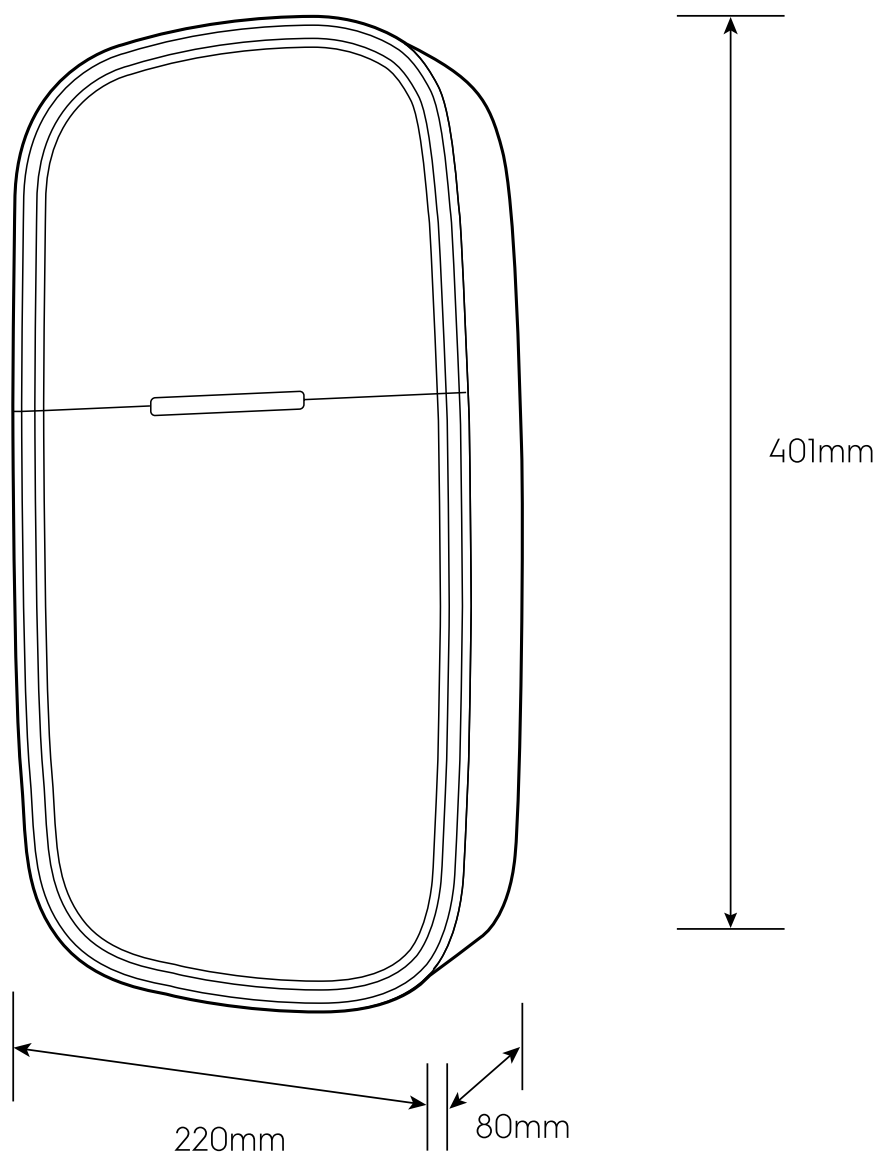

# Dimension Guide

## Electric Instant Water Heater

**Model:**  
EWE241MX-DST2

Dimensions			
	width	height	depth
Product (mm)	220	401	80

**Please note!** Dimensions to be used as a guide only. All customers MUST refer to the user manual supplied with the product for detailed installation instructions.