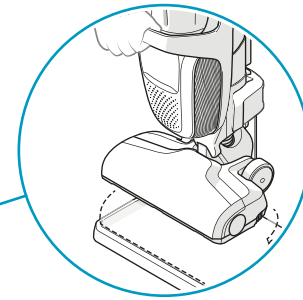

2

1

CHARGING

충전방법
充電方法
การชาร์จแบตเตอรี่
產品充電指南
充电指南