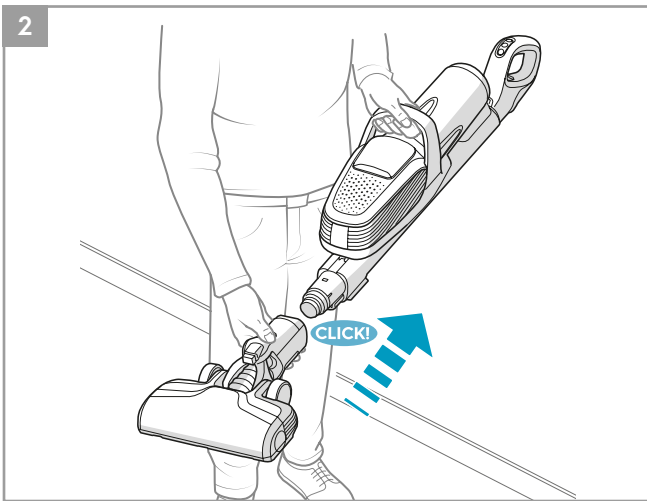

Evening Rose
 Ref: ESRO
 Part nr: 900167765

S-fresh 18 Value pack
 Ref: ESVP1
 Part nr: 9001681221

Brush roll hard floor
 Ref: ESBH9
 Part nr: 9009229460

Brush roll all-floors & carpet
 Ref: ESBA9
 Part nr: 9009229478