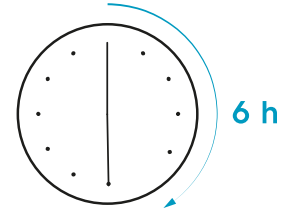

2

1

CHARGING

충전방법
充電方法
การชาร์จแบตเตอรี่
產品充電指南
充电指南

BLINKS X 2

LED 등 2번 깜빡임
正しくセットされると2回点滅
LED กระพริบ 2 ครั้ง
LED燈閃爍兩次
闪烁2次

BLINKS x 2

2

NOT CHARGING

충전 되지 않음
本体が上部にあると充電されません
ไม่ได้กำลังชาร์จอยู่
未正確充電
未进行充电

PUSH DOWN
본체를 아래로 내림
本体を下まで下げる
กดเลื่อนลง
向下推至底部
主机推到底部

CLICK
คลิ๊กลงล็อก
卡緊聲
卡住

BLINKS x 2