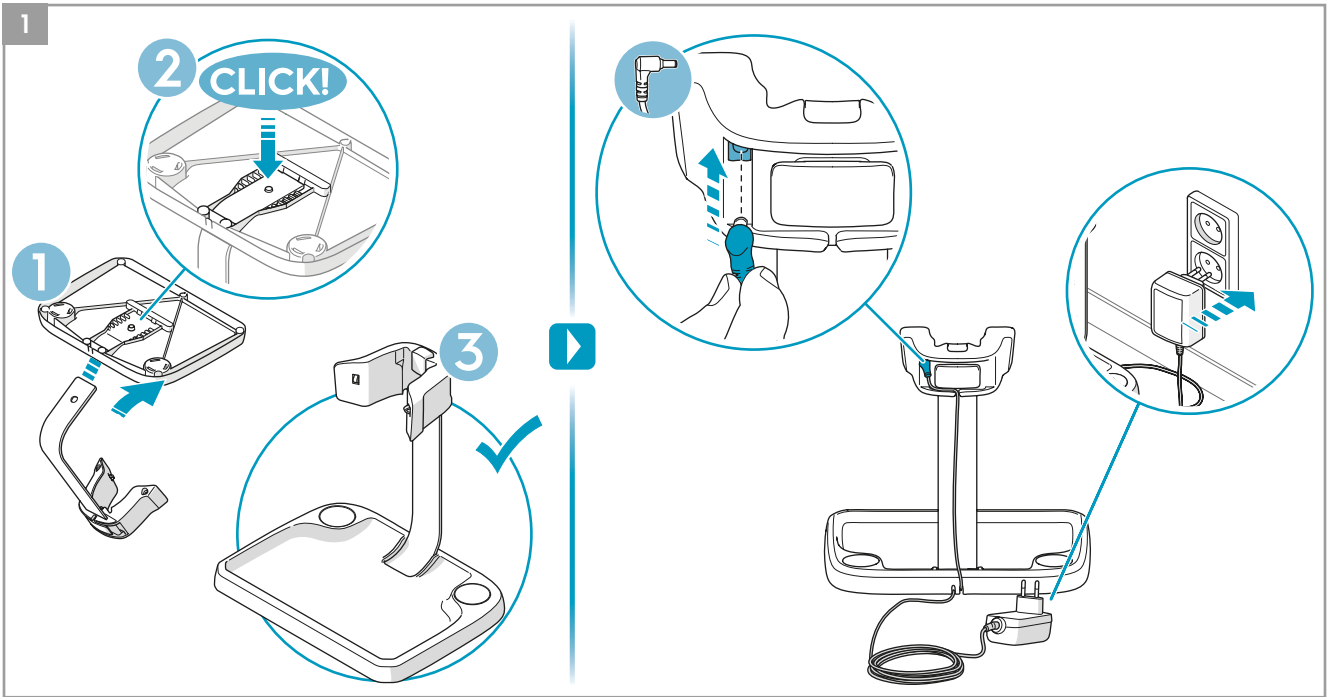

Evening Rose
 Ref: ESRO
 Part nr: 900167765

S-fresh 18 Value pack
 Ref: ESVP1
 Part nr: 9001681221

Brush roll hard floor
 Ref: ESBH9
 Part nr: 9009229460

Brush roll all-floors & carpet
 Ref: ESBA9
 Part nr: 9009229478