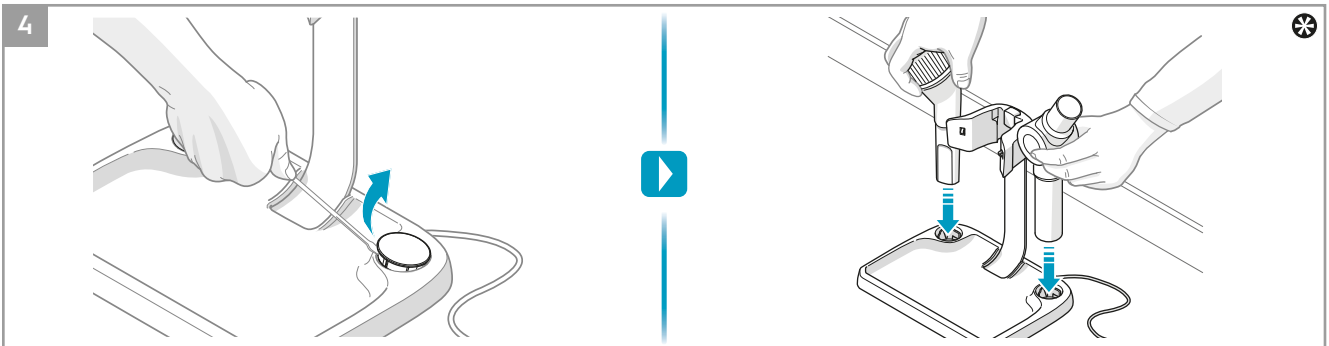

Evening Rose
 Ref: ESRO
 Part nr: 900167765

S-fresh 18 Value pack
 Ref: ESVP1
 Part nr: 9001681221

Brush roll hard floor
 Ref: ESBH9
 Part nr: 9009229460

Brush roll all-floors & carpet
 Ref: ESBA9
 Part nr: 9009229478