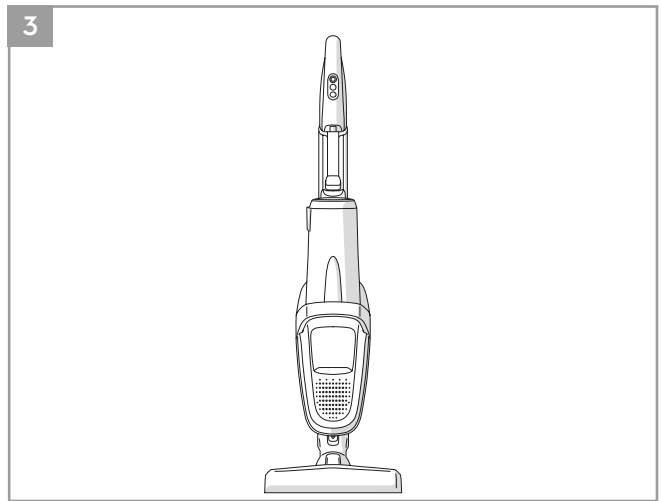

Evening Rose
 Ref: ESRO
 Part nr: 900167765

S-fresh 18 Value pack
 Ref: ESVP1
 Part nr: 9001681221

Brush roll hard floor
 Ref: ESBH9
 Part nr: 9009229460

Brush roll all-floors & carpet
 Ref: ESBA9
 Part nr: 9009229478